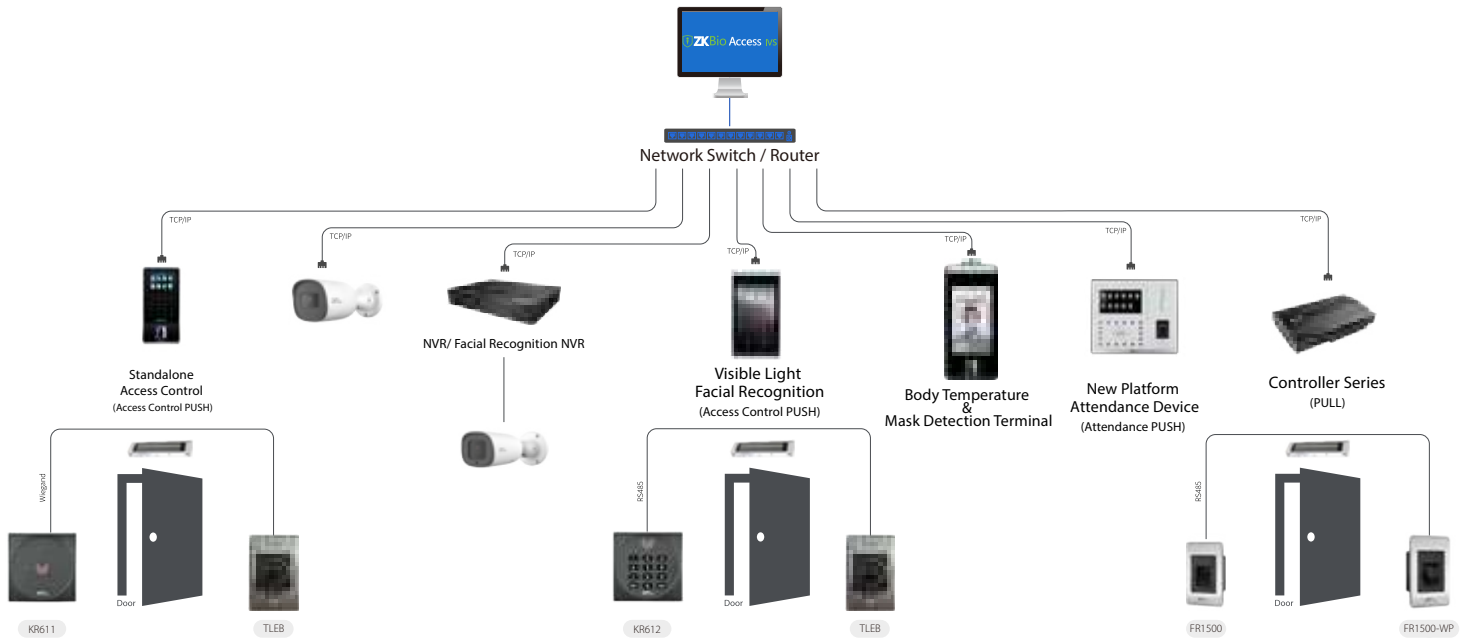

System Topology

Software Comparison

Software Item	ZKBioSecurity	ZKBio Access IVS	ZKAccess 3.5
Target Market	Project Charged (System Integration)	SMB Charged (Channel Distribution)	Free Software (Channel Distribution)
Architecture	B/S	* B/S	C/S
Protocol	Push SDK	* Push SDK & Pull SDK	Standalone SDK & Pull SDK
Access Control Device	- Access Control Panels (inBio Pro Series) - Green Label Standalone Series Devices (ProCapture-T/ ProBio/ ProFAC/ etc.) - Visible Light Facial Recognition Series Devices	- Access Control Panels (C3 Series/ inBio Series) - Standalone Access Control Devices with PUSH Firmware (F18-S/ F19-S/ F21 Lite/ MB800/ etc.) - * Visible Light Facial Recognition Series Devices	- Access Control Panels (C3 Series/ inBio Series) - Standalone Access Control Devices with Pull & Standalone Firmware (SC700/ MA500/ iClock Series/ etc.)
Attendance Device	- Green Label Attendance Device (G1/ G2/ G3/ G4) - Visible Light Face Recognition Series Device	- * New Platform Push Attendance Device (IN01-A/ U160-C/ iClock580/ uFace102/ etc.) - * Visible Light Face Recognition Series Device	N/ A
VMS (Video Management System)	Support	* Support	N/ A
Multiple Admin Login	Support	* Support	N/ A
Database	PostgreSQL (Default) MS SQL Server & Oracle (Optional)	PostgreSQL (Default) MS SQL Server & Oracle (Optional)	Microsoft Office Access (Default) MS SQL Server 2005 or Above (Optional)
License Control	Support	Support (Provide Free Standard License on Official Website)	Support (Provide Public Key on Official Website)
Service Policy	1 Year Free Warranty	* 1 Year Free Warranty	No Maintenance
License Fee	Contact us for Pricing	Contact us for Pricing	Free

*: ZKBio Access IVS special features