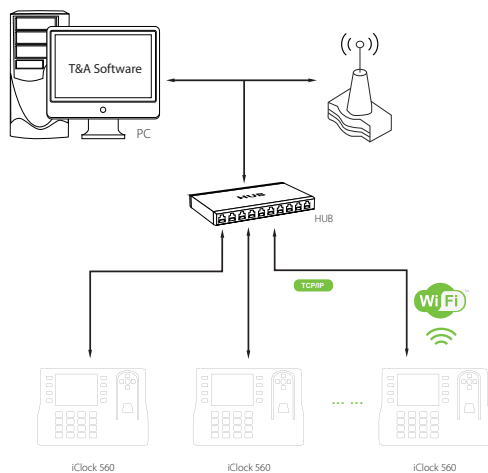

Specifications

Fingerprint Capacity	8,000
ID Card Capacity	10,000 (Optional)
Record Capacity	100,000
Display	3.5-inch Screen
Communication	TCP/IP,RS232/485,USB Host
Standard Functions	Webserver, Work Code, DST, Short Message, Record Query, Schedule-bell, Automatic Status Switch, Photo ID, T9 Input, Internal PoE
Optional Functions	MF Card, Internal Wi-Fi
Software	ZKTime Cloud, ZKTime Enterprise, ZKTime Small Business, BioTime 7, ZKTime.Net
Power Supply	DC 5V 1.5A
Verification Speed	≤0.5 sec
Operating Temp.	0°C- 45°C
Operating Humidity	20%-80%
Dimension	189×136×44mm (Length×Width×Thickness)
Gross Weight	1.30 kg

Configuration

What's in the Box

USB Cable

Tecnitran
TELECOMUNICACIONES

Madrid: 916 106 678 | Valencia: 960 699 593 | Mallorca: 871 620 033

www.tecnitran.es | info@tecnitran.es

Síguenos en: